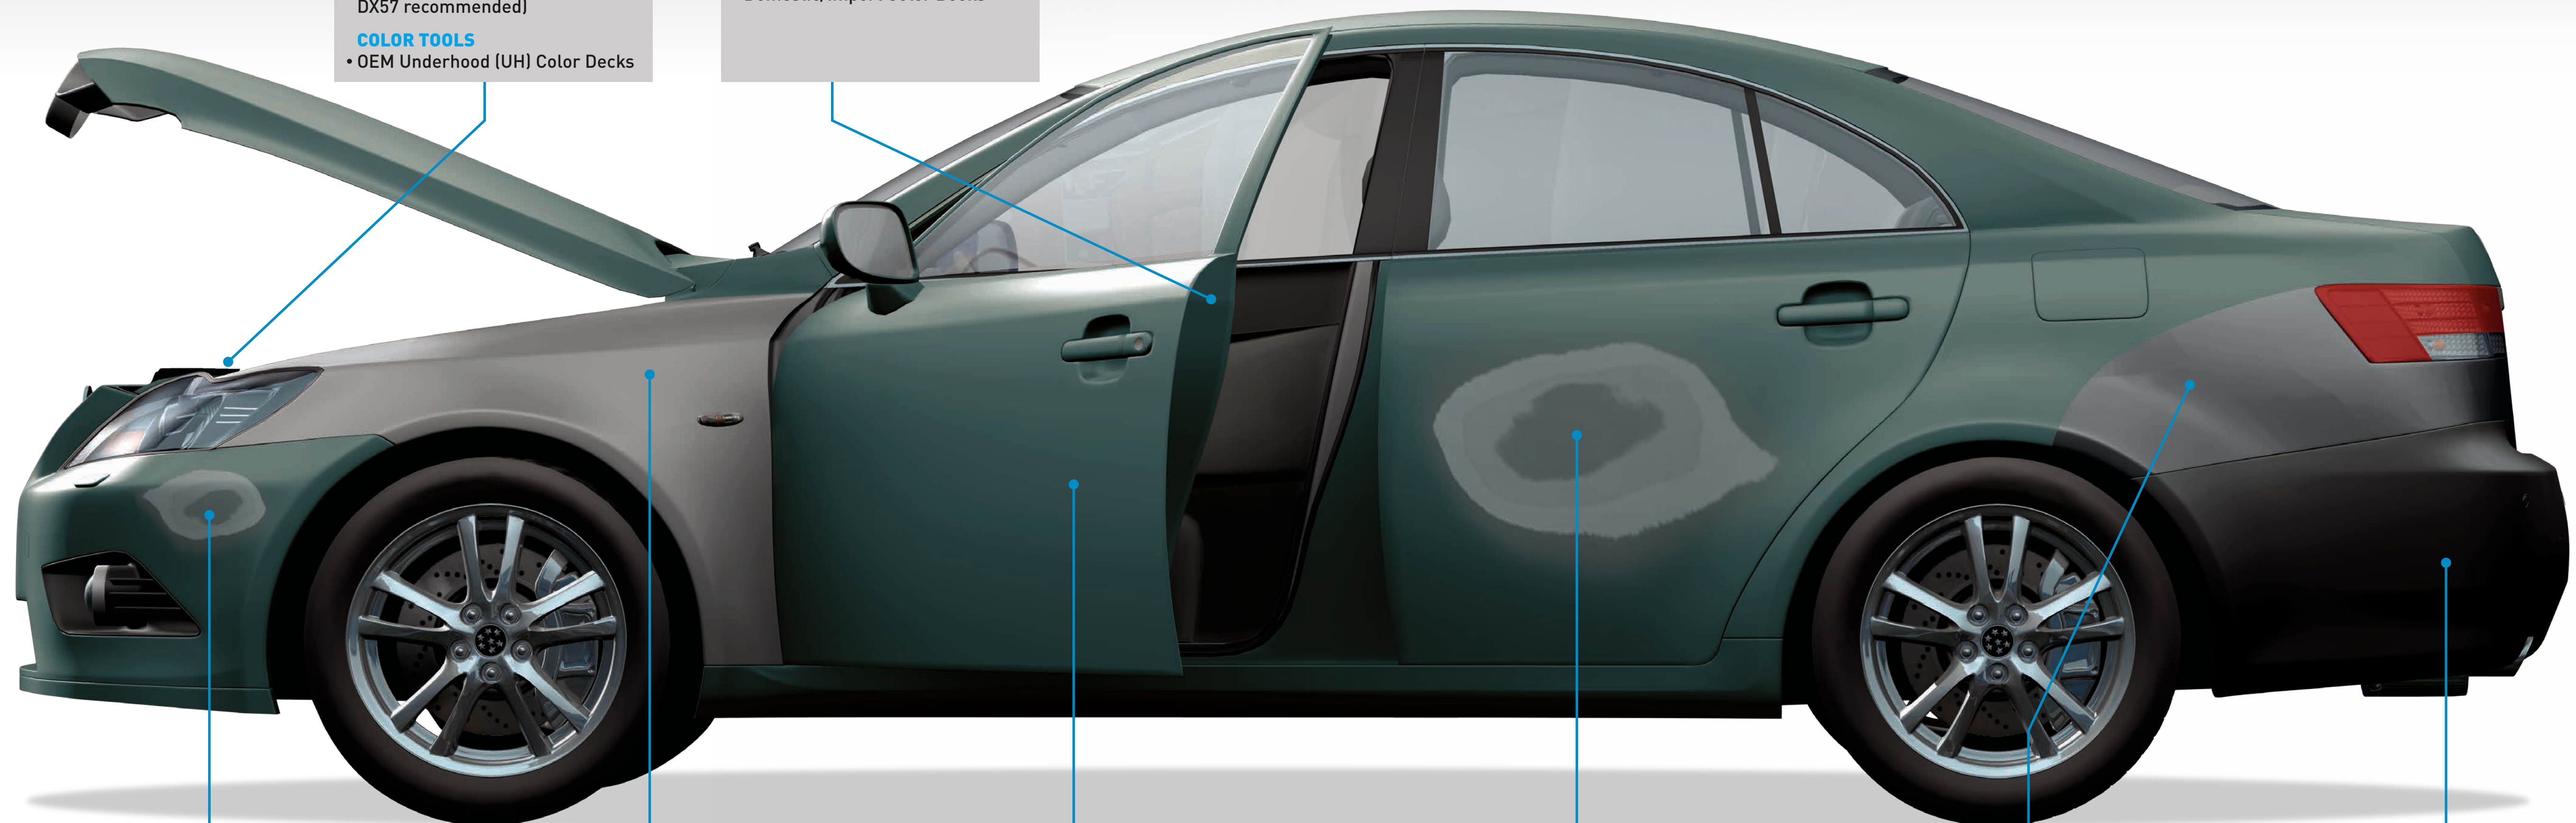

COLOR TOOLS

- Domestic/Import Color Books

BUMPER REPAIR

PREP

- Sand—P400-P600
- Clean—PPG Cleaner

PRODUCT

- DAS30XX V-SEAL® Series Sealer (w/ SL814 Flex)
- Deltron 2000 DBC Basecoat Color
- DC2000/DC3000/DC4000 Clear (w/ SL814 Flex)

COLOR TOOLS

- Domestic/Import Color Books

NEW OEM E-COATED PARTS

PREP

- Soap and water wash
- Optional: Scuff—Gray or 3M™ HOOKIT™ E-coat prep
- Clean—PPG Cleaner

PRODUCT

- Bare metal cut thru—SXA1031, SX1071, DPLF, DPLV
- DAS30XX V-Seal Series Sealer
- Deltron 2000 DBC Basecoat Color
- DC2000/DC3000/DC4000 Clear

COLOR TOOLS

- Deltron Color Variant System
- Domestic/Import Color Books

BLEND PANEL

PREP

- Soap and water wash
- Clean—PPG Cleaner
- 3M™ TRIZACT Blending Disk P800-P1000
- Clean—PPG Cleaner

PRODUCT

- Optional: DBC500 for use as a wet bed
- Deltron 2000 DBC Basecoat Color
- DC2000/DC3000/DC4000 Clear

COLOR TOOLS

- Deltron Color Variant System
- Domestic/Import Color Books

BODY FILLER REPAIR

PREP

- Body filler—P180
- Feather edge—P220-P320
- Existing finish—P320
- Clean—PPG Cleaner

PRODUCT

- Bare metal cut thru—SXA1031, SX1071, DPLF, DPLV
- DPS3105 V-PRIME™ Quick Primer Surfacer
- DAS30XX V-Seal Series Sealer
- Deltron 2000 DBC Basecoat Color
- DC2000/DC3000/DC4000 Clear

COLOR TOOLS

- Deltron Color Variant System
- Domestic/Import Color Books

PRIMED REPAIR

PREP

- Block primer—P220-P320
- Finish sand—P500
- Clean—PPG Cleaner

PRODUCT

- DPS3105 V-Prime Quick Primer Surfacer
- DAS30XX V-Seal Series Sealer
- Deltron 2000 DBC Basecoat Color
- DC2000/DC3000/DC4000 Clear

COLOR TOOLS

- Deltron Color Variant System
- Domestic/Import Color Books

UNPRIMED BUMPER

PREP

- Soap and water wash
- SU4901
- Clean—PPG Cleaner

PRODUCT

- 1 medium wet coat SU470LV
- DAS30XX V-Seal Series Sealer (w/ SL814 Flex)
- Deltron 2000 DBC Basecoat Color
- DC2000/DC3000/DC4000 Clear (w/ SL814 Flex)

COLOR TOOLS

- Deltron Color Variant System
- Domestic/Import Color Books